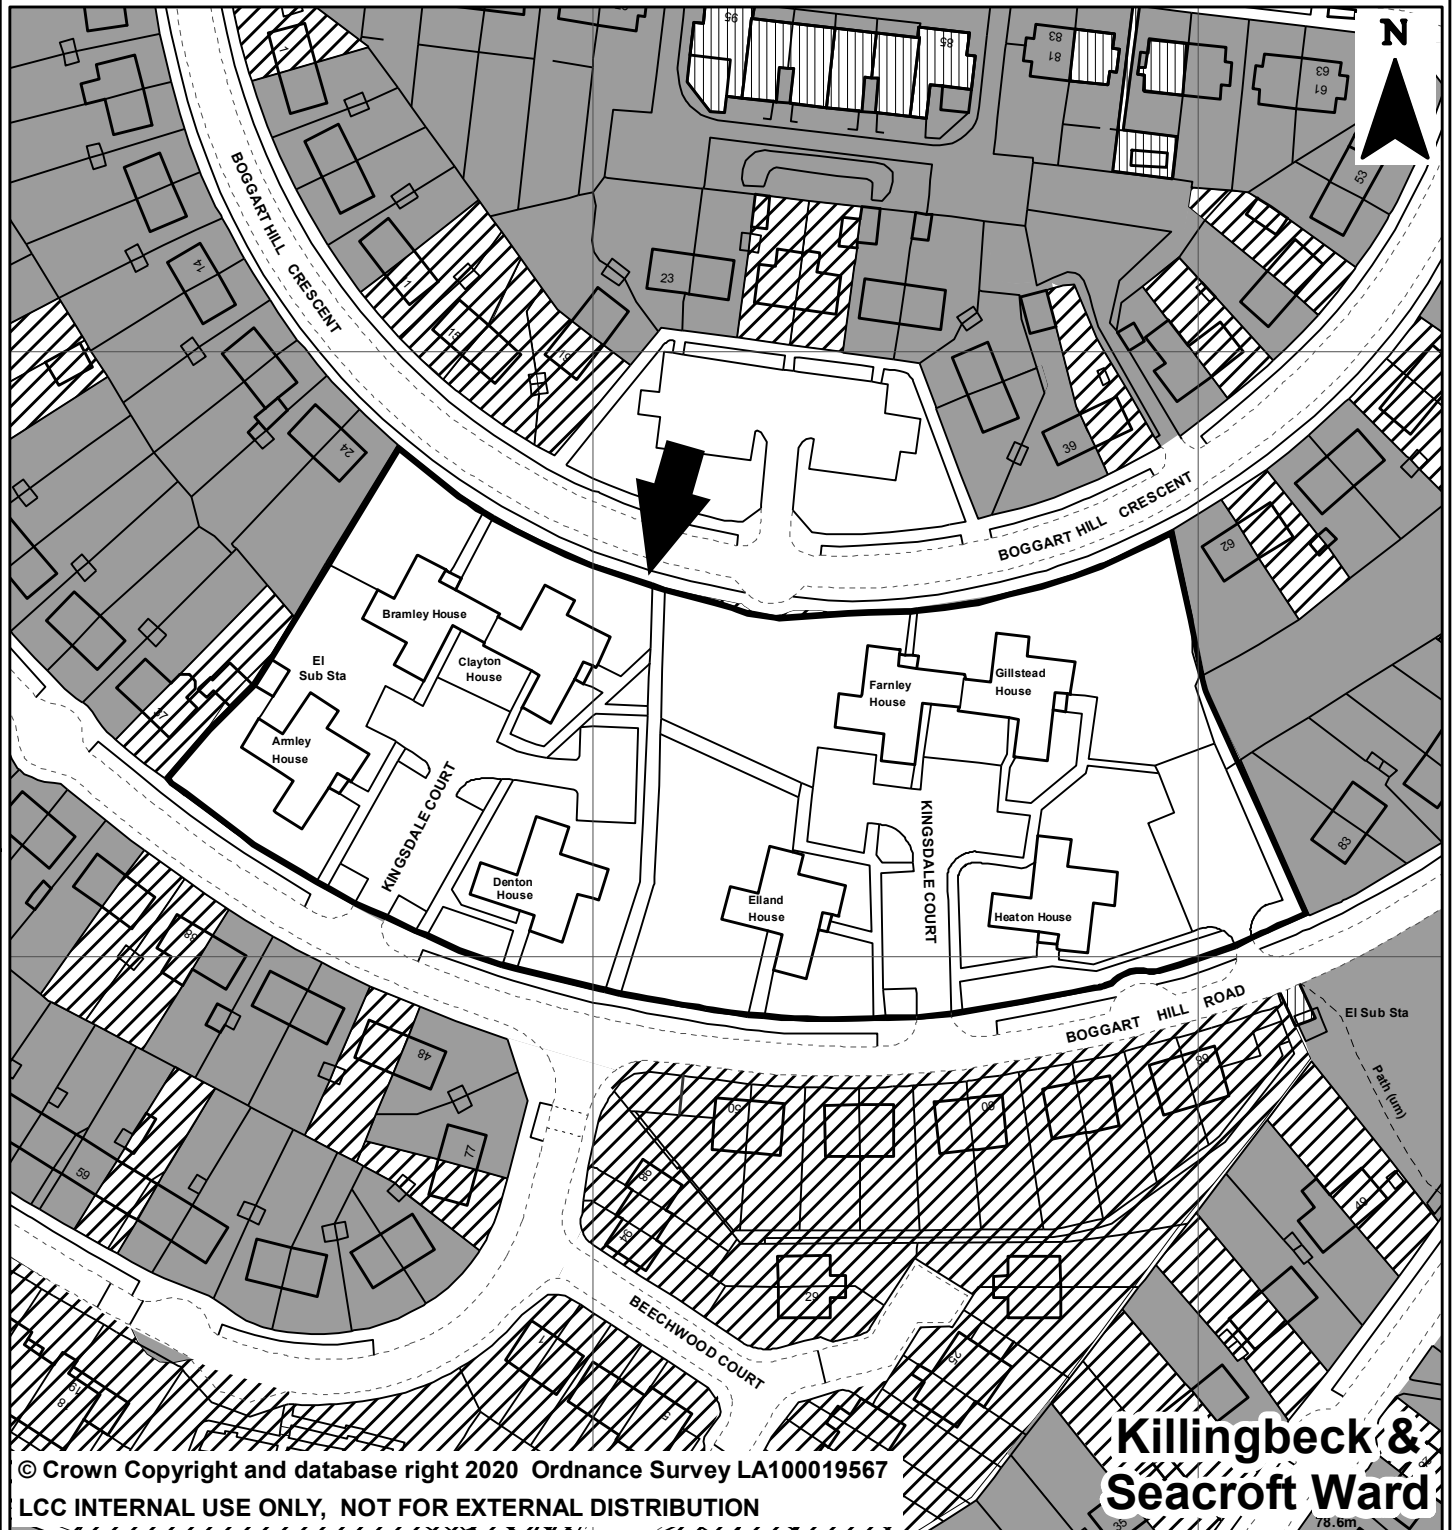

**KINGSDALE COURT
BOGGART HILL ROAD
SEACROFT
LEEDS LS14**

© Crown Copyright and database right 2020 Ordnance Survey LA100019567

LCC INTERNAL USE ONLY, NOT FOR EXTERNAL DISTRIBUTION

**Killingbeck &
Seacroft Ward**

-  SUBJECT SITE
-  WARD BOUNDARY
-  LAND OWNED BY LEEDS CITY COUNCIL
-  LAND SOLD BY LEEDS CITY COUNCIL
-  LAND LEASED OUT BY LEEDS CITY COUNCIL

You are not permitted to copy, sub-licence, distribute or sell any of this data to third parties in any form.
Produced by Land Records, City Development, Leeds City Council